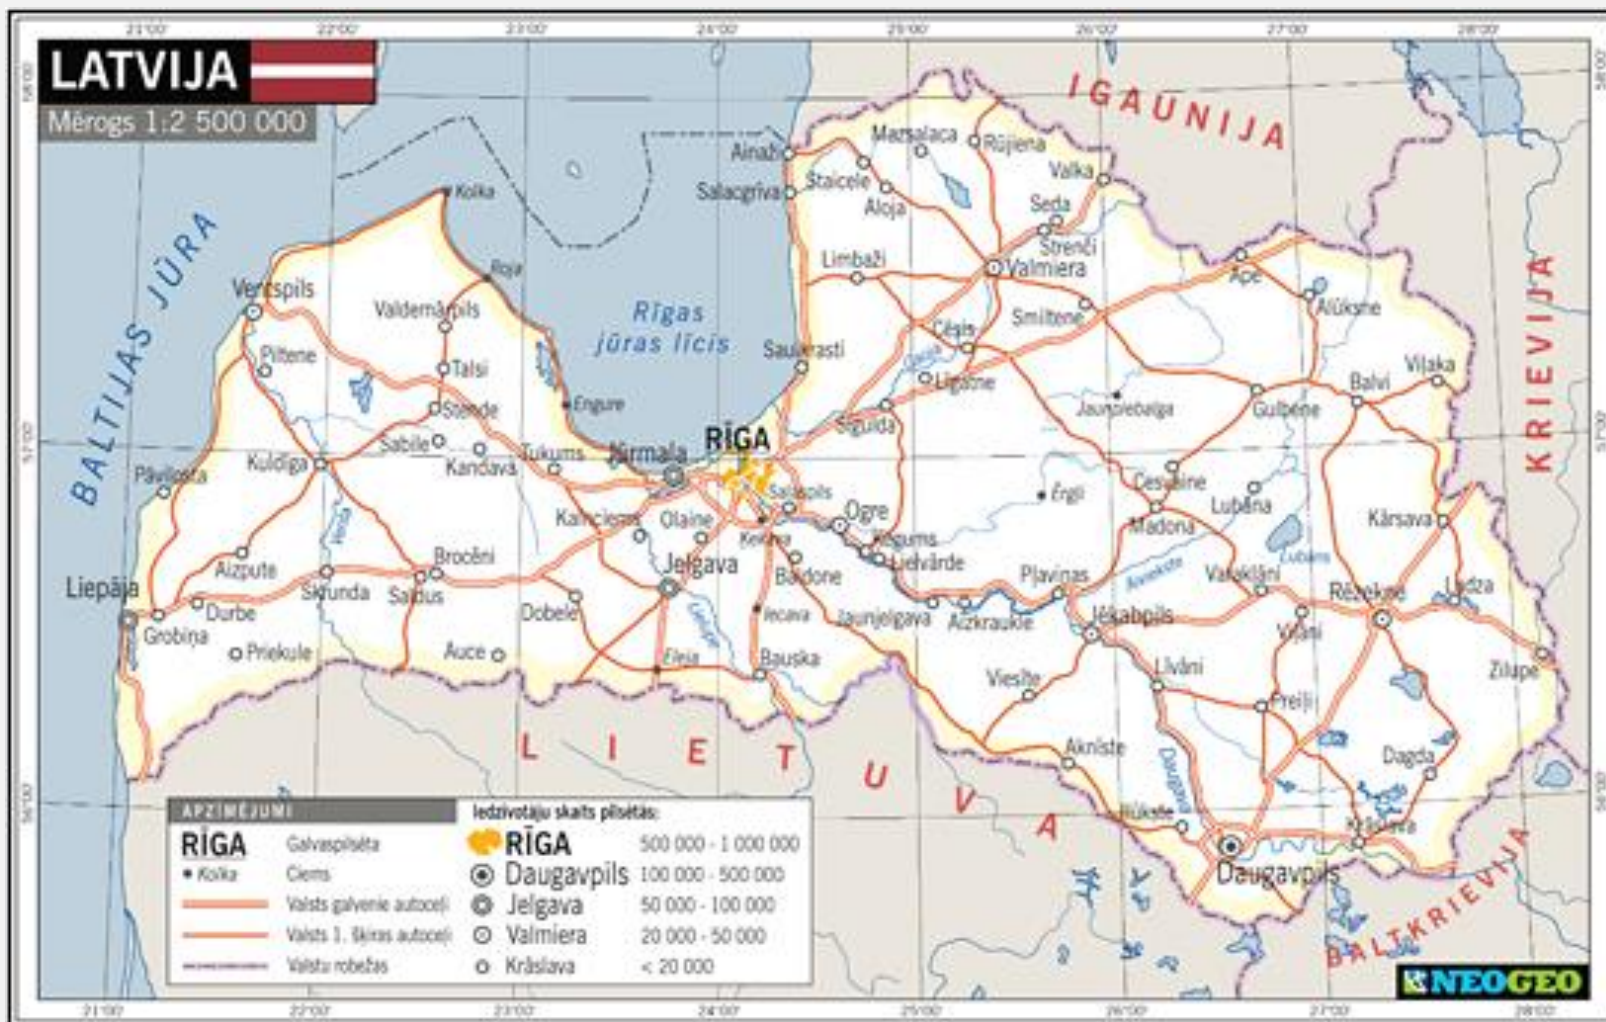

Roads in Latvia

Gauja road

Turaida - Roop

What to see?

Turaida - Wenden

What to see?

Cesis - Wolmar

What to see?

Riga - Turaida

What to see?

Daugava road

Lennewarde - Kokenhausen

What to see?

Kokenhausen - Kreutzburg

What to see?

Kreutzburg - Dinaburg

What to see?

Riga - Uexküll

What to see?

Uexküll - Lennewarde

What to see?

Thank You for attention!

Paldies par uzmanību!