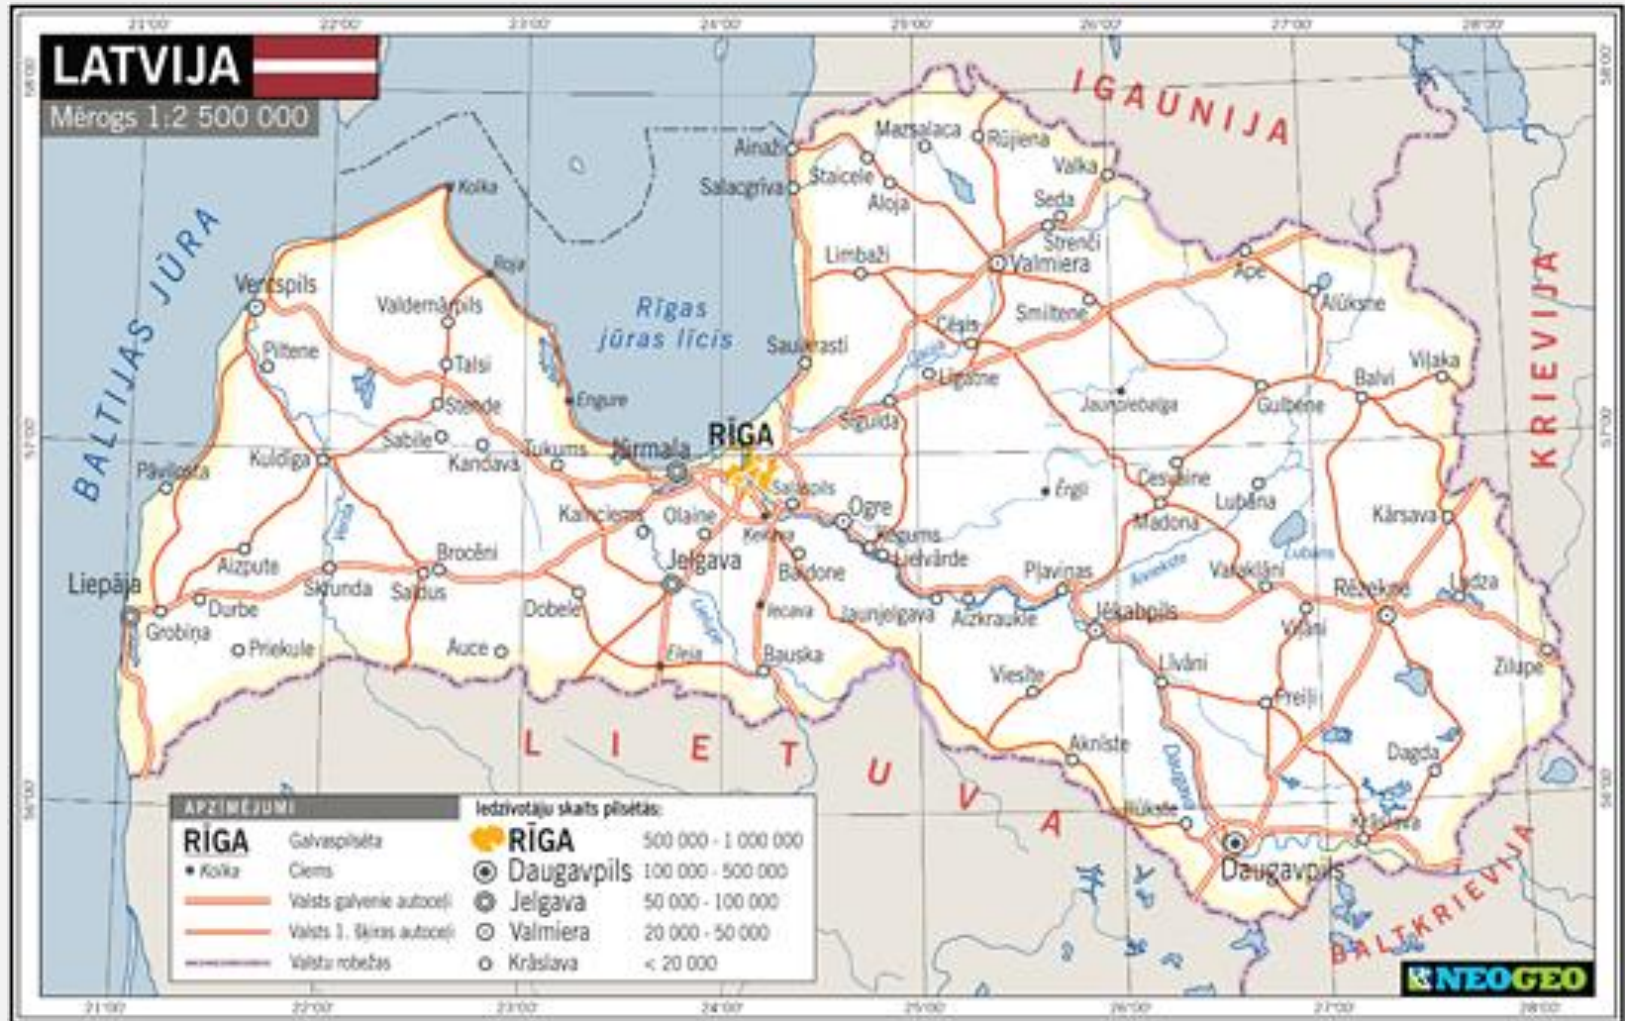

Roads in Latvia

Gauja road

Turaida - Roop

What to see?

Turaida - Wenden

What to see?

Cesis - Wolmar

What to see?

Riga - Turaida

What to see?

Daugava road

Lennewarde - Kokenhausen

What to see?

Kokenhausen - Kreutzburg

What to see?

Kreutzburg - Dinaburg